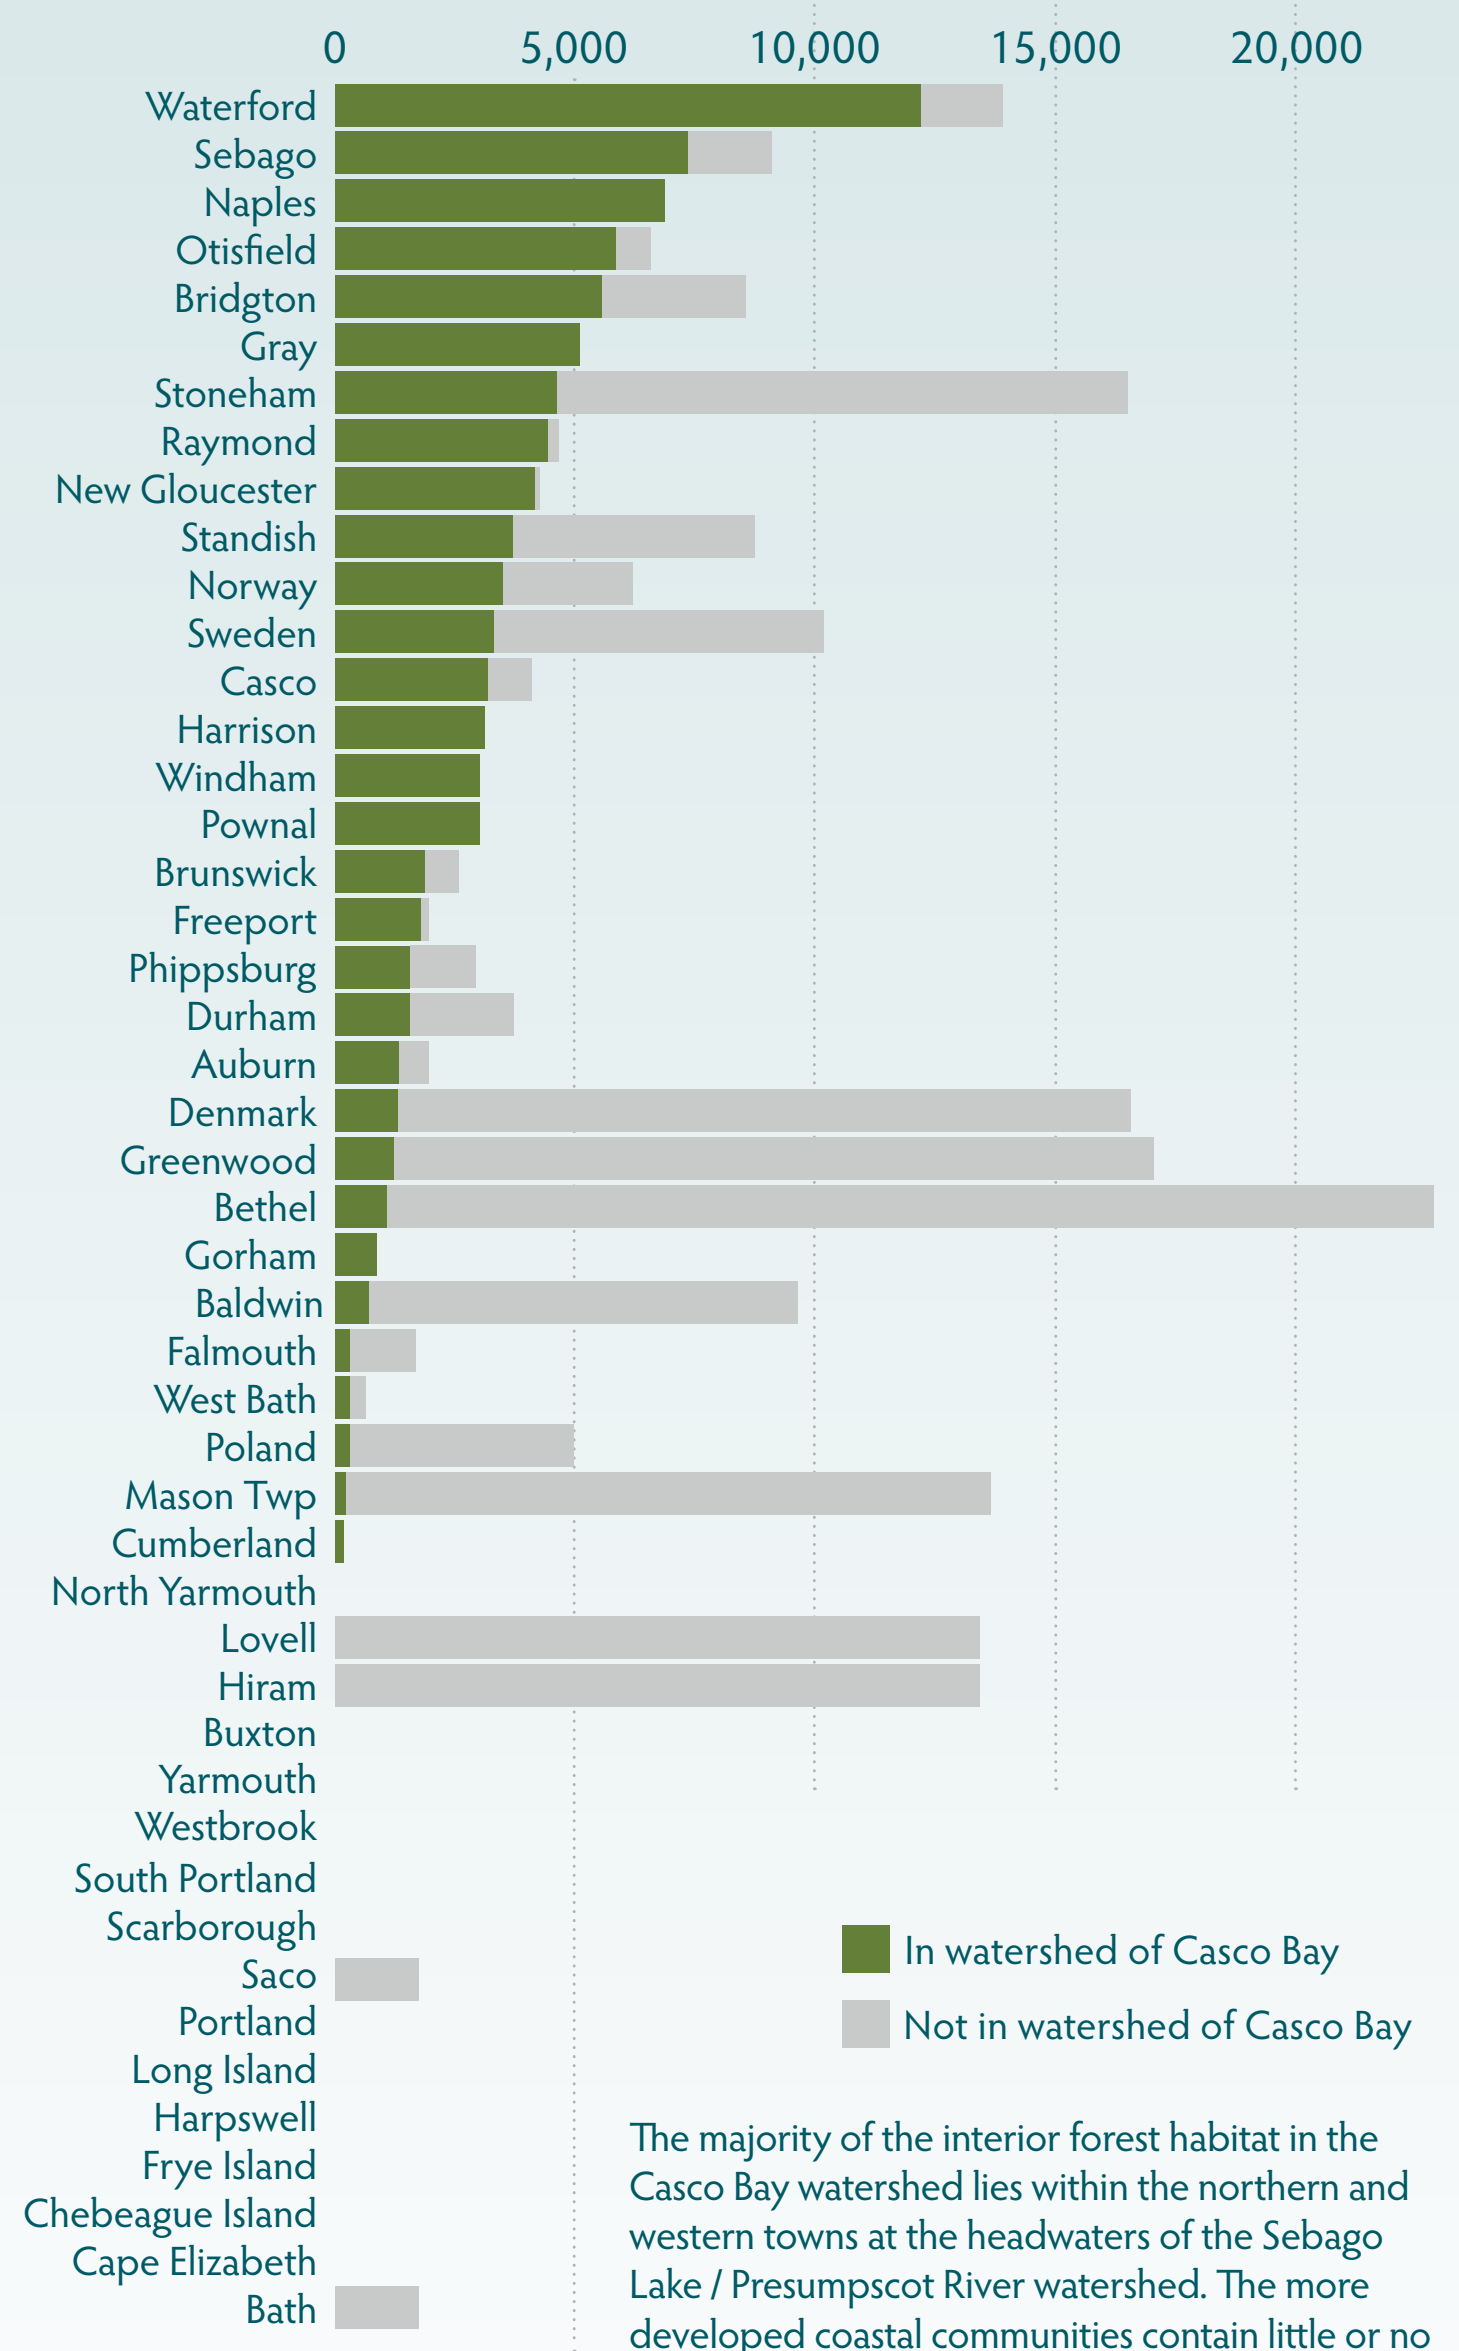

# Interior Forest Habitat

Peter Taylor/Watershed Consulting

Forests provide essential habitat to many of Maine's native birds, fish, and mammals. Certain species, including large herbivores and predators such as fishers, hawks and owls, roam over large areas of forest and thus cannot survive in the small forests found in suburban areas. Many species of migrant songbirds, including many warblers, are forest specialists, nesting successfully only in large blocks of forest.

While to most humans there may appear to be little difference between the edge and the interior of a forest, there can be profound differences from the perspective of the animals and plants that live there.

- Almost 69 percent (676.0 square miles) of the 986 square mile Casco Bay watershed is forested (Maine Office of GIS 2004).
- In contrast, only 172.6 square miles (17.5 percent) of the watershed consists of interior forest habitat, the majority of which is located in the upper portions of the watershed.
- Interior forest is far less abundant in the more highly developed coastal communities, where suburban lands, abundant roads, powerlines, and other linear infrastructure cut the forest into smaller areas that provide little true interior forest habitat.

## Interior Forest Habitat in Casco Bay Townships

Legend:   
■ In watershed of Casco Bay   
■ Not in watershed of Casco Bay

The majority of the interior forest habitat in the Casco Bay watershed lies within the northern and western towns at the headwaters of the Sebago Lake / Presumpscot River watershed. The more developed coastal communities contain little or no interior forest habitat.