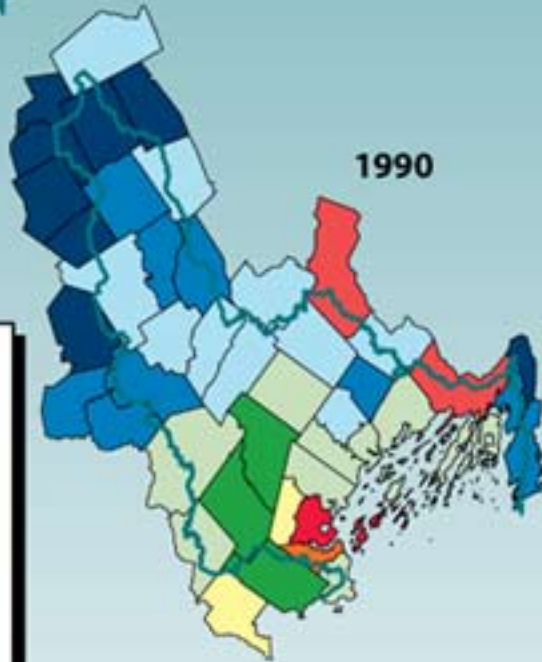

1970

1990

2005

**Population by Town  
in the Casco Bay Watershed  
1970-2005**

-  Over 30,000
-  20,000-30,000
-  15,000-20,000
-  10,000-15,000
-  5,000-10,000
-  2,000-5,000
-  1,000-2,000
-  Under 1,000
-  Watershed Boundary

Source: U.S. Census data and Maine State Planning Office projections