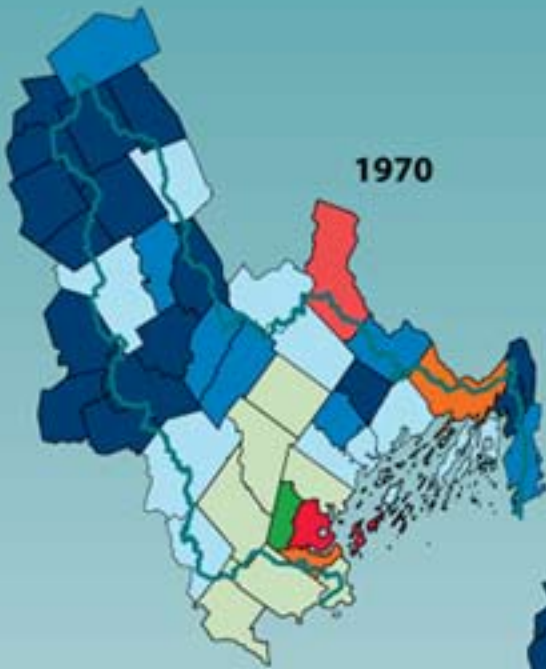

1970

1990

2005

**Population by Town  
in the Casco Bay Watershed  
1970-2005**

-  Over 30,000
-  20,000-30,000
-  15,000-20,000
-  10,000-15,000
-  5,000-10,000
-  2,000-5,000
-  1,000-2,000
-  Under 1,000
-  Watershed Boundary

Source: U.S. Census data and Maine State Planning Office projections